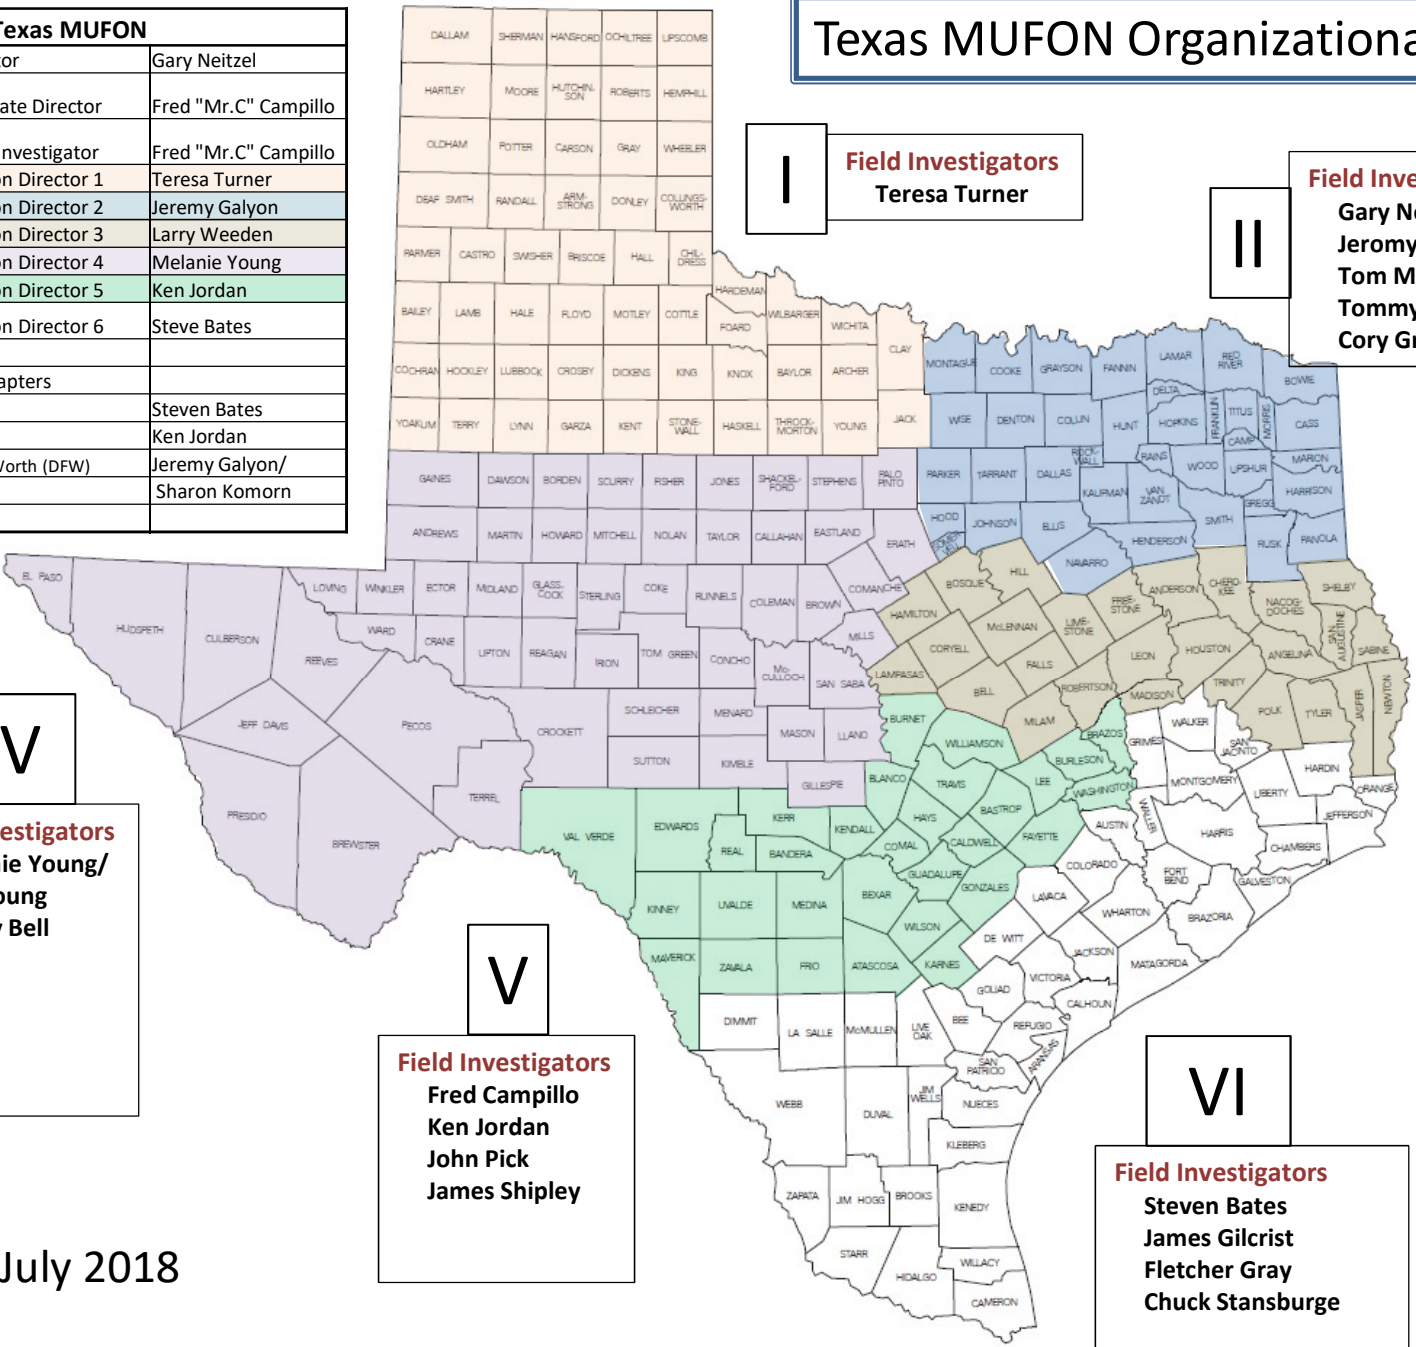

Texas MUFON Organizational Map

Texas MUFON	
State Director	Gary Neitzel
Assistant State Director	Fred "Mr.C" Campillo
Chief Field Investigator	Fred "Mr.C" Campillo
State Section Director 1	Teresa Turner
State Section Director 2	Jeremy Galyon
State Section Director 3	Larry Weeden
State Section Director 4	Melanie Young
State Section Director 5	Ken Jordan
State Section Director 6	Steve Bates
MUFON Chapters	
Houston	Steven Bates
San Antonio	Ken Jordan
Dallas/Fort Worth (DFW)	Jeremy Galyon/ Sharon Komorn

I
Field Investigators
Teresa Turner

II
Field Investigators
Gary Neitzel
Jeremy Galyon
Tom Morgan
Tommy Diamond
Cory Graham

III
Field Investigators
Larry Weeden

IV

Field Investigators
**Melanie Young/
 Ray Young
 Danny Bell**

V

Field Investigators
Fred Campillo
Ken Jordan
John Pick
James Shipley

VI

Field Investigators
Steven Bates
James Gilcrist
Fletcher Gray
Chuck Stansburge

As of July 2018